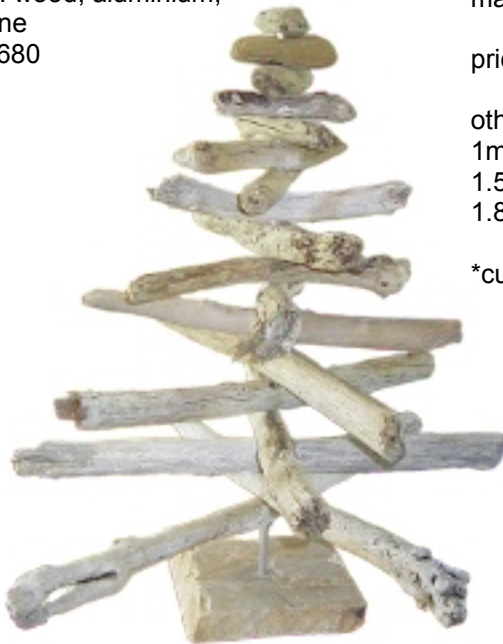

drivvt

After a long journey out of the forest, the wood gathers a character only nature can provide.

It is this character that forms the essence of drivvt.

towel hooks

model: hakk 4
width: 52cm
height: 9cm
hooks: 4
material: wood
price: R440

other sizes:
1m: R780
1.5m: R1175
1.8m: R1400

*custom sizes mounted on request

table lamp

model: lam 20-20 spiral
height: 50cm
base: 20cm x 20cm sandstone
lamp shade: 15cm ø x 30cm ø
material: wood, aluminium, sandstone
price: R1190

other sizes:
15cm x 15cm sandstone: R1060

picture frame

model: kitz 9-7
dimensions: 20cm x 25cm
material: wood, glass
price: R190

other sizes:
15cm x 20cm: R125

christmas tree

model: xtree 70
height: 70cm
base: 20cm x 20cm
sandstone
material: wood, aluminium,
sandstone
price: R680

table lamp

model: lam 15-15 weave
height: 42cm
base: 15cm x 15cm sandstone
lamp shade: 20cm x 20cm
material: wood, aluminium,
sandstone
price: R1060

other sizes:
20cm x 20cm sandstone: R1190

drivvt

www.drivvt.co.za